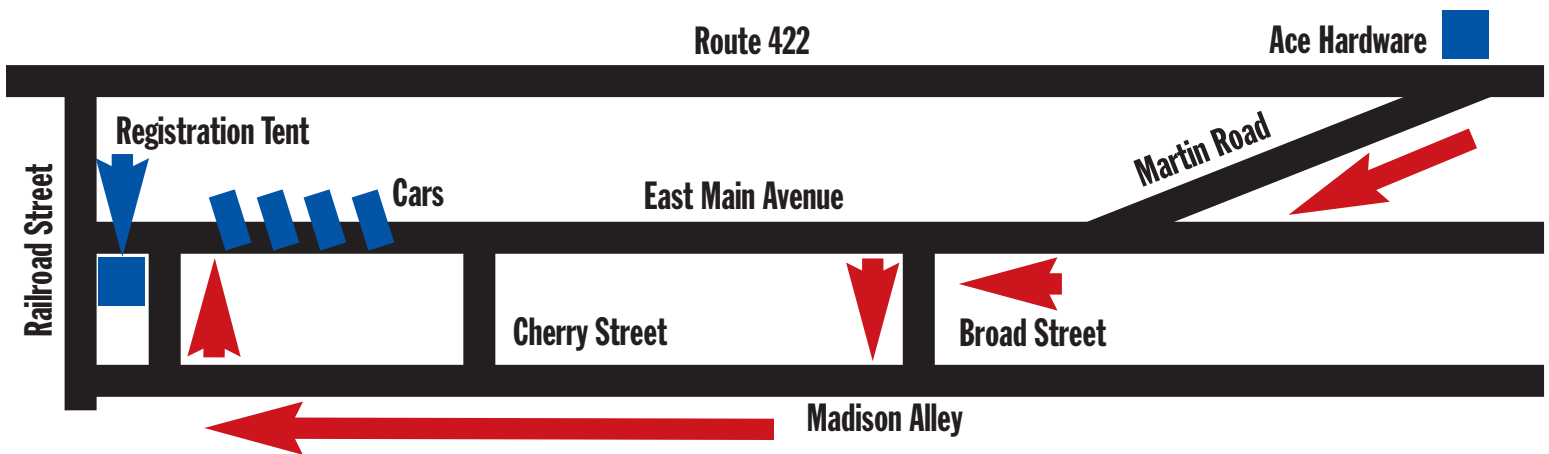

2019 MYERSTOWN

SATURDAY, SEPTEMBER 28TH • 3PM-8PM

ALL MAKES AND MODELS WELCOME

East Main Avenue, Myerstown

To Enter travel Rt. 422 and head south on Martin Rd. Look for the signs.

For more information please contact Dana Reich at 717-866-4364 or email dreich1962@hotmail.com. Follow our Facebook page for updates on the events!